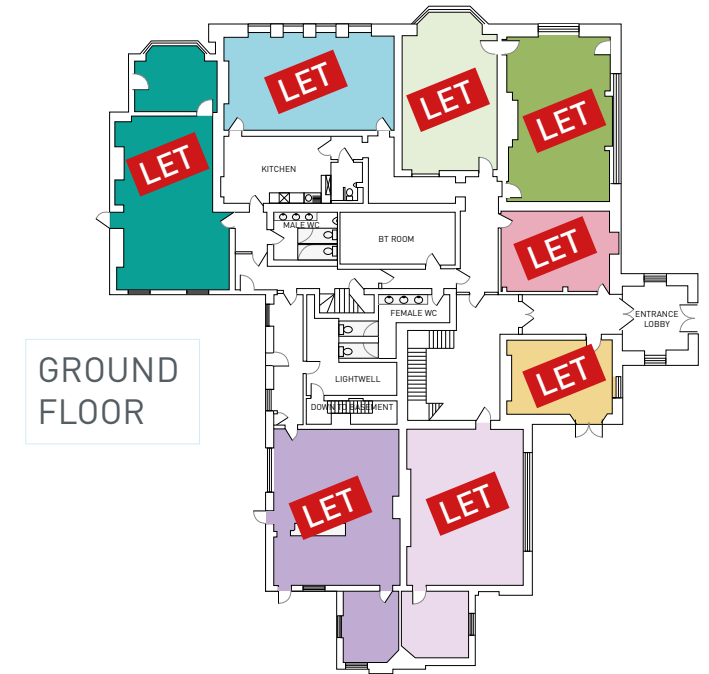

CURRENT AVAILABILITY

Letting Agents

Developer

Fund

CHESTERFORDRESEARCHPARK.COM
CB10 1TS
UNITED KINGDOM