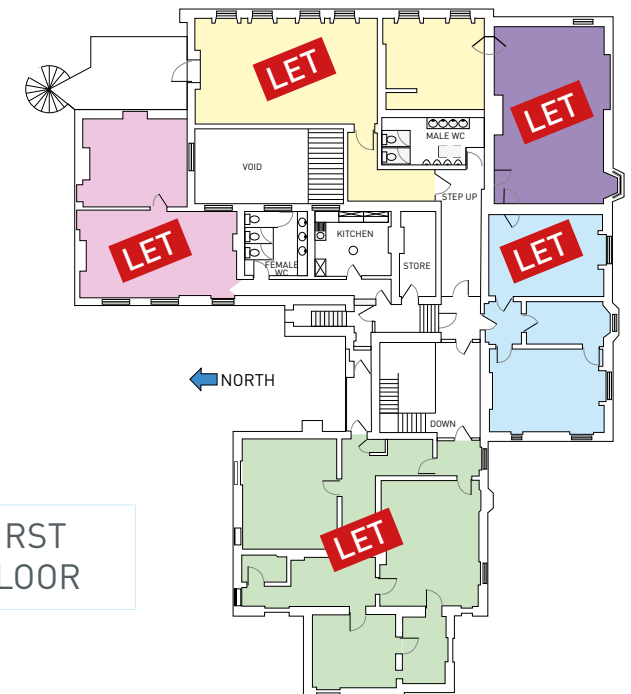

CURRENT AVAILABILITY

Letting Agents

Developer

Fund

CHESTERFORDRESEARCHPARK.COM
CB10 1TS
UNITED KINGDOM